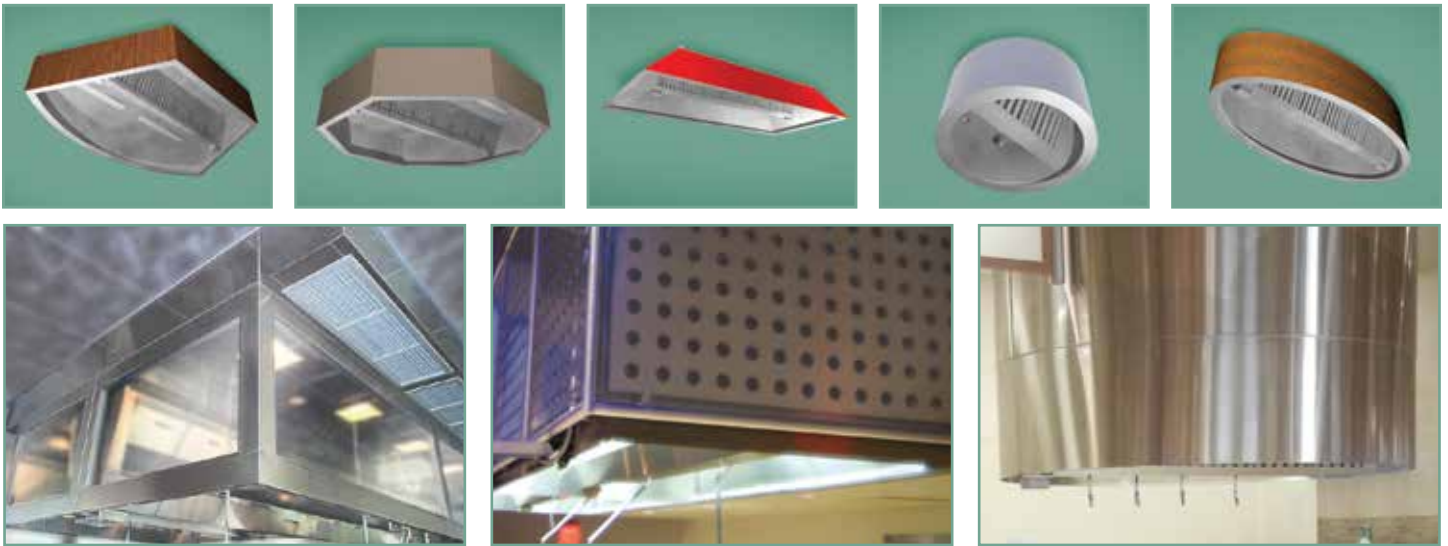

Smart Kitchen Solutions

We don't just manufacture the best Exhaust Systems, Conveyors, UDS, and Carts in the business – we carefully design and hand-craft every product to perfectly fit our clients' unique needs. Every Caddy product is backed with industry benchmark warranties. Whether you're in need of a custom serving POD or a decorative architectural hood and accumulator, our engineers and designers will bring your ideas to life. Choose Caddy for superior quality and service.

Conveyors

Tray Make- Up
Custom Accumulators
Soiled Tray and Plate
Conveyors

Kitchen Ventilation Systems & Utility Distribution Systems

Baffle | Cartridge | UVC
Low Air Volume | Variable
Air-volume Control
Custom Architectural
Design

Island | Wall | Custom
Ceiling | Mobile
Quick-Disconnect Fittings
Safe Cost-effective
Flexibility

Cart and Support Equipment

Tray Delivery Carts
POD Systems
Custom Fabrication
Hot and Cold Wells

509 Sharptown Rd • Bridgeport, NJ 08014

P: 856.467.4222 • F: 856.467.5511

www.caddycorp.com