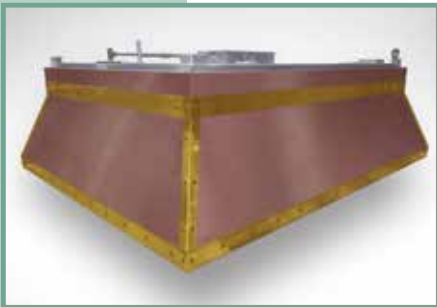

Caddy Architectural Designer Hoods