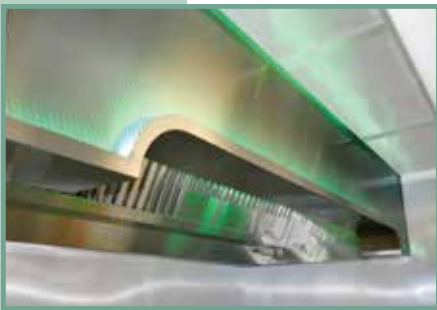

Caddy Architectural Designer Hoods