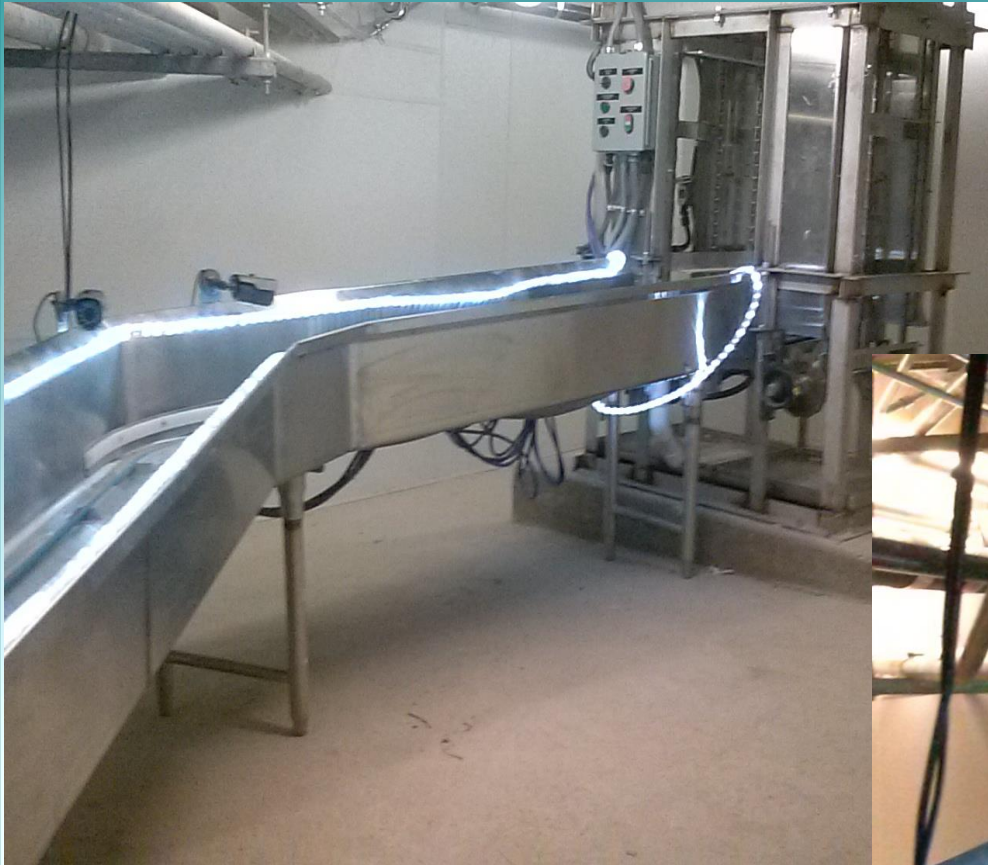

SAMMC Café Band drop off window to Vertical

Vertical Down to Basement and Band Conveyor

Out to Dish room ,Scrap Area & Control Video Monitor

Accumulator & Drop off area for Room Service