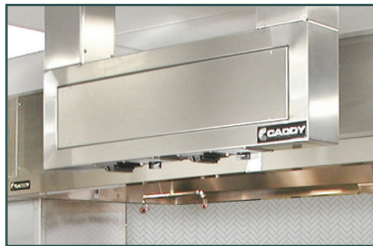

Ceiling UDS