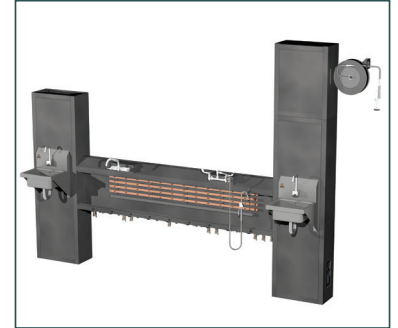

Busbar electrical with sinks & fill stations